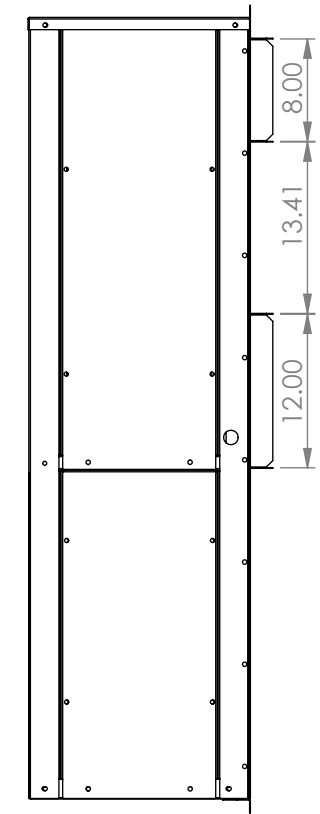

FRONT VIEW

SIDE VIEW (RIGHT)

REAR VIEW

SIDE VIEW (LEFT)

ISOMETRIC VIEW

PROPRIETARY AND CONFIDENTIAL
 THE INFORMATION CONTAINED IN THIS DRAWING IS THE SOLE PROPERTY OF AIR ROVER, INC.. ANY REPRODUCTION IN PART OR AS A WHOLE WITHOUT THE WRITTEN PERMISSION OF AIR ROVER INC. IS PROHIBITED.

		UNLESS OTHERWISE SPECIFIED:		NAME	DATE	
		DIMENSIONS ARE IN INCHES TOLERANCES: FRACTIONAL ± ANGULAR: MACH ± BEND ± TWO PLACE DECIMAL ± THREE PLACE DECIMAL ±		DRAWN	MB	
		INTERPRET GEOMETRIC TOLERANCING PER:		CHECKED		TITLE: (R)ULV24 CABINET DIMENSIONS
		MATERIAL ALUMINUM		ENG APPR.		
		FINISH		MFG APPR.		
NEXT ASSY	USED ON			Q.A.		SIZE B
APPLICATION		DO NOT SCALE DRAWING		COMMENTS: Subject to Engineering changes without notification		DWG. NO. 07-0033
						REV
				SCALE: 1:20 WEIGHT: ERROR: WEIGHT		SHEET OF 1