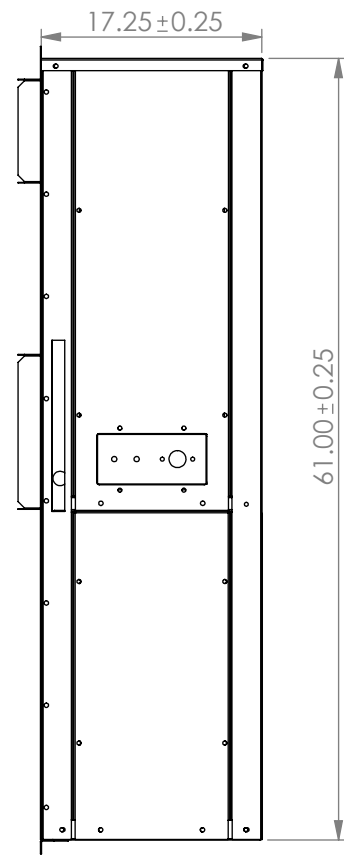

FRONT VIEW

SIDE VIEW (RIGHT)

REAR VIEW

SIDE VIEW (LEFT)

ISOMETRIC VIEW

PROPRIETARY AND CONFIDENTIAL
 THE INFORMATION CONTAINED IN THIS DRAWING IS THE SOLE PROPERTY OF AIR ROVER, INC.. ANY REPRODUCTION IN PART OR AS A WHOLE WITHOUT THE WRITTEN PERMISSION OF AIR ROVER INC. IS PROHIBITED.

		UNLESS OTHERWISE SPECIFIED:		NAME	DATE	
		DIMENSIONS ARE IN INCHES TOLERANCES: FRACTIONAL ± ANGULAR: MACH ± BEND ± TWO PLACE DECIMAL ± THREE PLACE DECIMAL ±		DRAWN	MB	
		INTERPRET GEOMETRIC TOLERANCING PER:		CHECKED		TITLE: (R)ULV24 CABINET DIMENSIONS
		MATERIAL ALUMINUM		ENG APPR.		
		FINISH		MFG APPR.		
NEXT ASSY	USED ON			Q.A.		SIZE B
APPLICATION		DO NOT SCALE DRAWING		COMMENTS: Subject to Engineering changes without notification		DWG. NO. 07-0033
						REV
				SCALE: 1:20 WEIGHT: ERROR: WEIGHT		SHEET OF 1