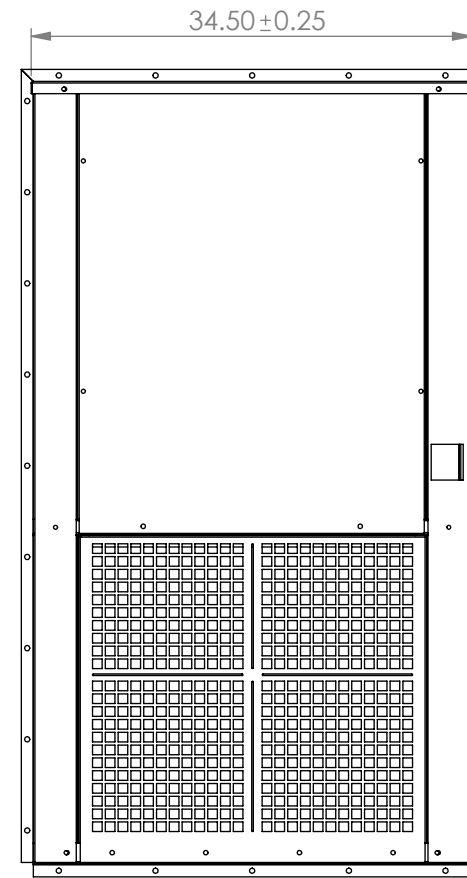

FRONT VIEW

SIDE VIEW (RIGHT)

REAR VIEW

SIDE VIEW (LEFT)

ISOMETRIC VIEW

PROPRIETARY AND CONFIDENTIAL
 THE INFORMATION CONTAINED IN THIS DRAWING IS THE SOLE PROPERTY OF AIR ROVER, INC.. ANY REPRODUCTION IN PART OR AS A WHOLE WITHOUT THE WRITTEN PERMISSION OF AIR ROVER INC. IS PROHIBITED.

		UNLESS OTHERWISE SPECIFIED:		NAME	DATE	
		DIMENSIONS ARE IN INCHES TOLERANCES: FRACTIONAL ± ANGULAR: MACH ± BEND ± TWO PLACE DECIMAL ± THREE PLACE DECIMAL ±		DRAWN	MB	
		INTERPRET GEOMETRIC TOLERANCING PER:		CHECKED		TITLE: (R)ULV24 CABINET DIMENSIONS
		MATERIAL ALUMINUM		ENG APPR.		
		FINISH		MFG APPR.		
NEXT ASSY	USED ON			Q.A.		SIZE B
APPLICATION		DO NOT SCALE DRAWING		COMMENTS: Subject to Engineering changes without notification		DWG. NO. 07-0033
						REV
				SCALE: 1:20 WEIGHT: ERROR: WEIGHT		SHEET OF 1