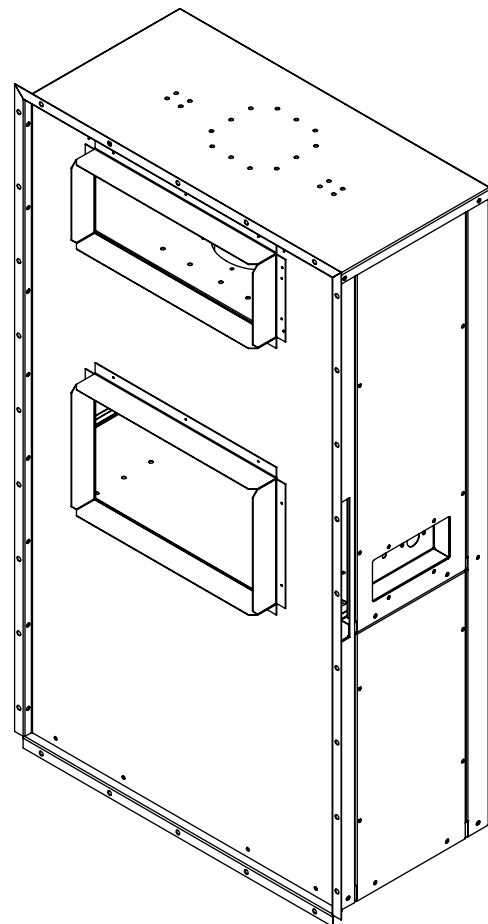

FRONT VIEW

SIDE VIEW (RIGHT)

REAR VIEW

SIDE VIEW (LEFT)

ISOMETRIC VIEW

PROPRIETARY AND CONFIDENTIAL
 THE INFORMATION CONTAINED IN THIS DRAWING IS THE SOLE PROPERTY OF AIR ROVER, INC.. ANY REPRODUCTION IN PART OR AS A WHOLE WITHOUT THE WRITTEN PERMISSION OF AIR ROVER INC. IS PROHIBITED.

		UNLESS OTHERWISE SPECIFIED:		NAME	DATE	
		DIMENSIONS ARE IN INCHES TOLERANCES: FRACTIONAL ± ANGULAR: MACH ± BEND ± TWO PLACE DECIMAL ± THREE PLACE DECIMAL ±		DRAWN	MB	
		INTERPRET GEOMETRIC TOLERANCING PER:		CHECKED		TITLE: (R)ULV24 CABINET DIMENSIONS
		MATERIAL ALUMINUM		ENG APPR.		
		FINISH		MFG APPR.		
NEXT ASSY	USED ON			Q.A.		SIZE B
APPLICATION		DO NOT SCALE DRAWING		COMMENTS: Subject to Engineering changes without notification		DWG. NO. 07-0033
						REV
				SCALE: 1:20 WEIGHT: ERROR: WEIGHT		SHEET OF 1